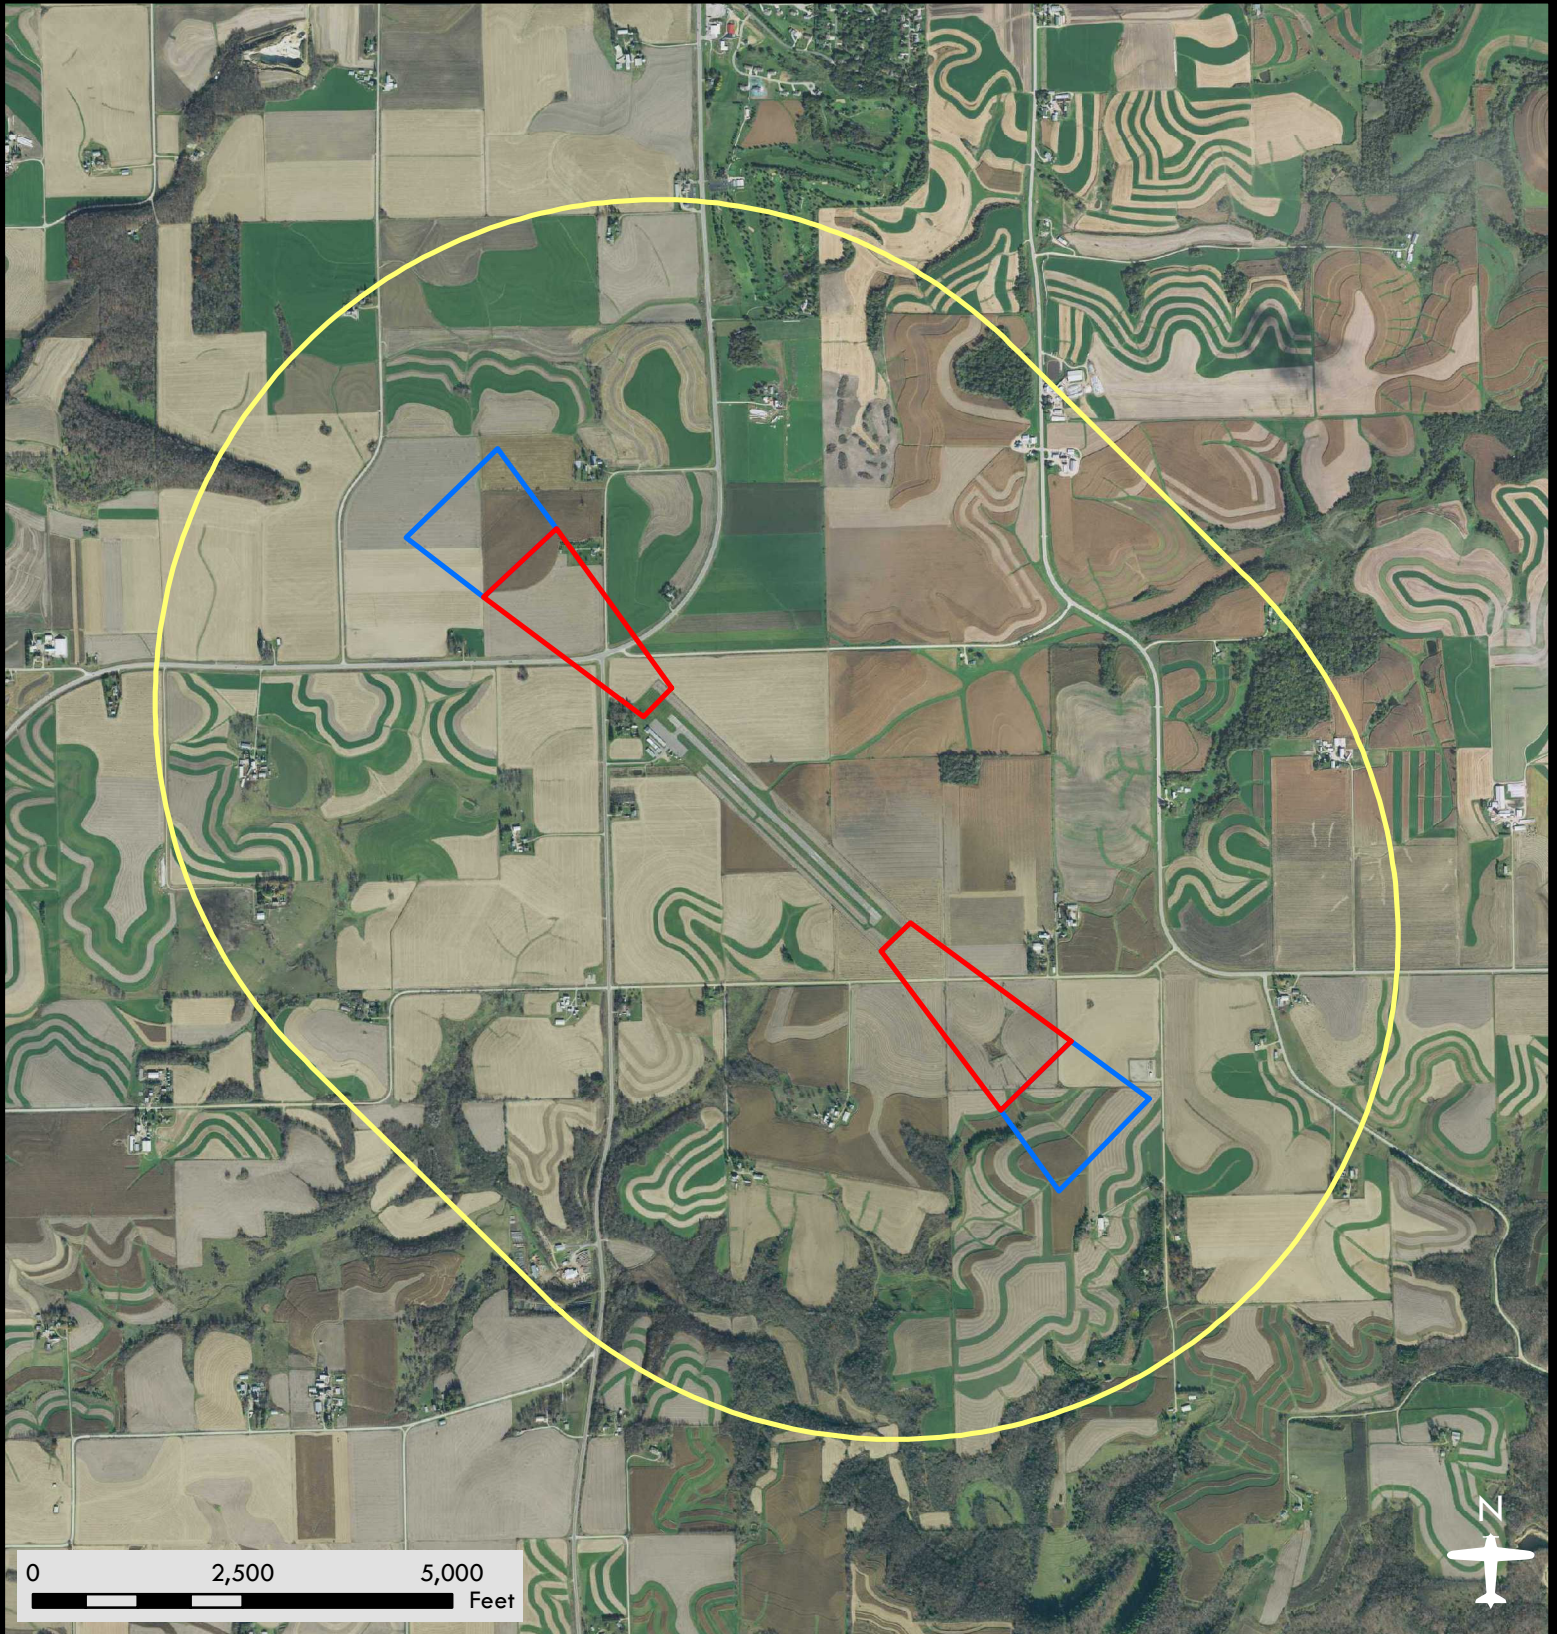

Houston County Airport

Airport Safety Zones

Date: 08/08/2018

Legend

-  Zone A
-  Zone B
-  Zone C

DISCLAIMER: This is not an official zoning map. To view the official map and ordinance for this airport, please visit the Airport Zoning Information Warehouse at <https://www.dot.state.mn.us/aero/planning/zoning-warehouse.html>. The State of Minnesota makes no representations or warranties expressed or implied, with respect to the reuse of the data provided herewith regardless of its format or the means of its transmission. There is no guarantee or representation to the user as to the accuracy, currency, suitability, or reliability of this data for any purpose. The user accepts the data "as is." The State of Minnesota assumes no responsibility for loss or damage incurred as a result of any user's reliance on this data. All maps and other material provided herein are protected by copyright. Permission is granted to copy and use the materials herein.